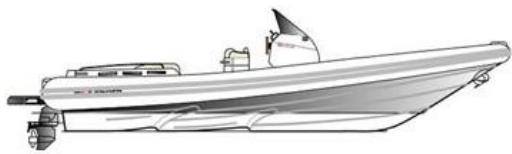

SOLARIA

MAGAZZU' M 11-SPIDER

"an elegant open RIB"

11 mt.

2 x 320 hp. gasoline

1 Cabins

Bath towels
"All-inclusive F&B formula"
light snacks, beers, soft drinks and juices
Towable Water toys and water ski are available on request

July and August: 925 Euro
June and September: 845 Euro
Other Months: 695 Euro
VAT not included

50 Knots max

1 Bathrooms

140 lt./h

All our boats have bimini and/or shade tents

SOLARIA

MAGAZZU' M 11-SPIDER

"an elegant open RIB"

M-11 Spider has a sporting style and a luxury/elegant finish. It is the perfect "open RIB", making no compromises and offering maximum performances. A true boat to enjoy the sea "en plein air". It is identical to the "coupè" cabin version – from the seating area right up to the stern platform. It has a "walk-around" layout around the steering console where in the below deck you can find a shower room and toilette.